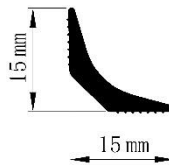

Reliance

Vinyl Flooring Accessories – Cove Former

PVC COVE FORMER

RP - 008

RP - 018

RP - 019

RP - 022

RP - 040