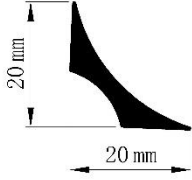

PVC COVE FORMER

RP - 008