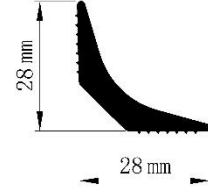

Reliance

Vinyl Flooring Accessories – Cove Former

PVC COVE FORMER

RP - 008

RP - 018

RP - 019

RP - 022

RP - 040