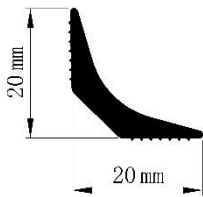

Reliance

Vinyl Flooring Accessories – Cove Former

PVC COVE FORMER

RP - 040

RP - 041

RP - 042

RP - 068

PVC EXTERNAL CORNER CAP