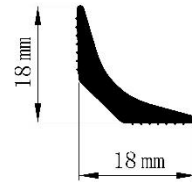

Reliance

Vinyl Flooring Accessories – Cove Former

PVC COVE FORMER

RP - 040

RP - 041

RP - 068

PVC EXTERNAL CORNER CAP