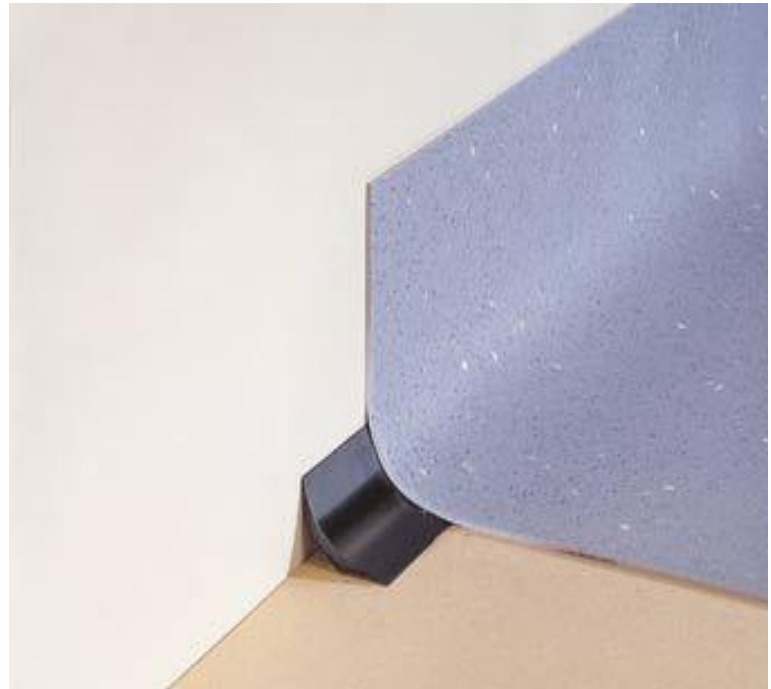

Reliance

Vinyl Flooring Accessories – Cove Former

Décor-matching Reliance Flooring Accessories are suitable for Vinyl and Linoleum floorings. A wide range of flooring accessories is available to give a perfect touch to the floor.

Application

Reliance PVC Cove Formers are used to form a cove where floor coverings rise up to the wall. Cove formers are usually used in conjunction with a capping seal or carpet cap to finish the raw edge of the floorcovering.

PVC cove formers come in difference sizes & designs. They also help in providing perfect hygiene and water tightness. Thanks to the fact they make the cleaning process smooth and easy.

Our PVC Cove Formers are suitable to use with Homogeneous & Heterogeneous floorings and Wet room floorings.

Installation

PVC Cove Former is secured to all wall surfaces using contact adhesive

- Suitable for interior use
- PVC Cove Former is ideal for use in areas subject to dry and wet cleaning areas.
- Ideal in areas where both the horizontal and vertical joints require welding e.g., food preparation areas & clinical treatment areas.