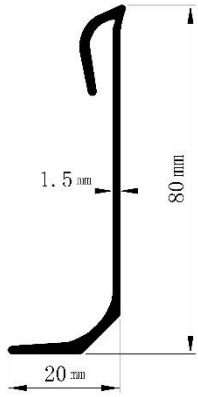

Reliance

Vinyl Flooring Accessories- Full Cove & Capping

FULL COVE & CAPPING SKIRTING (FCC)

RP - 081