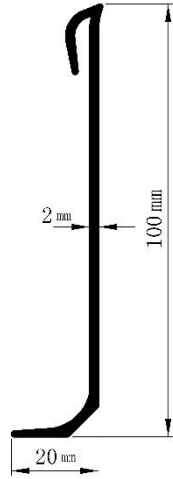

Packing: Full Cove and Capping Skirting's (FCC) are available in roll form and straight length.

Customized designs and colors can be produced to match the customer's specific requirements.

Reliance

Vinyl Flooring Accessories- Full Cove & Capping

FULL COVE & CAPPING SKIRTING (FCC)

RP - 081

RP - 009

RP - 023

RP - 056

RP - 061

RP - 065

RP - 066