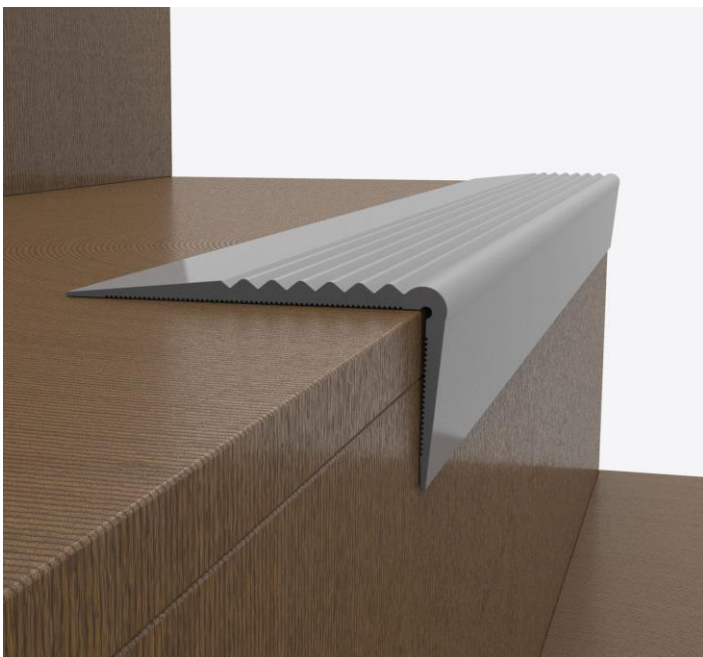

Décor-matching Reliance Flooring Accessories are suitable for Vinyl and Linoleum floorings. A wide range of flooring accessories is available to give a perfect touch to the floor.

Application

Reliance Stair Nosing is designed for use in commercial and public buildings.

Stair Nosing helps in preventing the problem of slips and falls because of the anti-slip features and add beauty and safety to the building stairs.

Stair nosing are available in different sizes and colors.

Installation

Stair Nosing are installed using contact adhesive.

Wide staircases, which require butting multiple lengths of product, will require additional planning and dry fitting prior to adhesive installation to ensure proper pattern alignment.

- Grooves provide anti-slip protection
- Adapted to 2, 3 or 4 mm floor covering
- Weldable

Colors: Black, Brown, Blue, Grey, White

Customized designs can be produced to match customer's specific requirements.